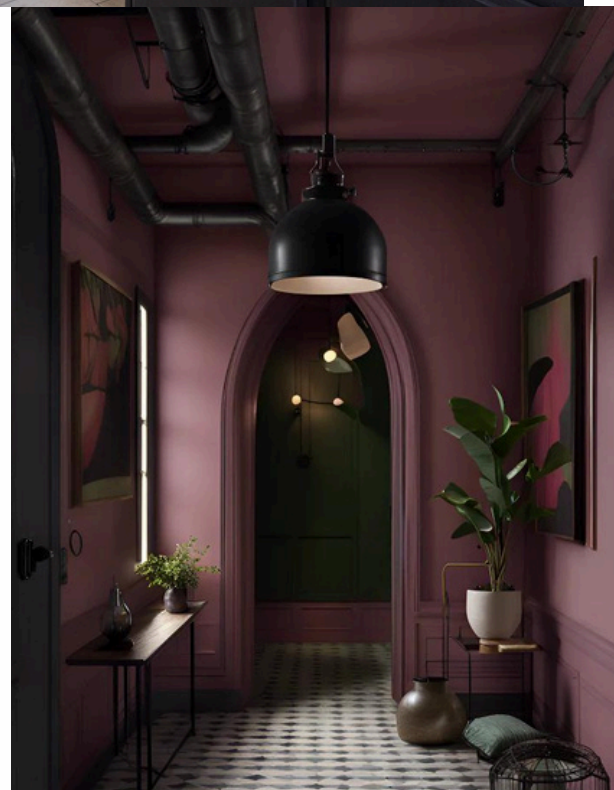

WELCOME

Choosing paint colors is difficult and it's hard to know where to start. With endless possibilities, we are here to help you choose the perfect colors to complement your home, aesthetic, and personal taste. Don't get lost skimming through the hundreds of paint swatches and let BRC Painting share some of our tips and favorite color options with you.

BRC Painting